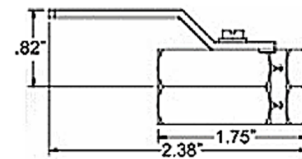

1/4" and 3/8" design

1/2" design

3/4" design

Construction – The valve body is machined, not forged, from a solid brass block. Our 1/4", 3/8" and 1/2" units have nickel plated ball valves for long life and Teflon® seats with Buna-N seals for a sure shut-off. Our 3/4" units utilize Teflon® valves and seats with Buna-N seals. Steinen miniature ball valves are simply the best available!

Features:

- Compact design – easy installation in minimum space
- Patented pressure seat & seal significantly reduces frictional resistance for easy lever "on-off" operation
- Quarter turn action – positive stops
- Maximum operating pressure 500 psi (150 psi for the 3/4" valve).
- Maximum operating temperature 180°F.
- Stamped with directional flow arrows
- Competitively priced
- Made in the USA

1/4 in. Female x 1/4 in. Female NPT
Part # BV-20020201

3/8 in. Female x 3/8 in. Female NPT
Part # BV-237030301

1/2 in. Female x 1/2 in. Female NPT
Part # BV-51040401

3/4 in. Female x 3/4 in. Female NPT
Part # BV-75060601

Model Number	Inlet	Outlet	Ball Construction	Opening Diameter	Spherical Seat	Seal	Handle	Valve Body Dimensions
BV-20	1/4" Fem. Pipe	1/4" Fem. Pipe	Plated Brass	1/32"	Acetal	Buna	Brass	11/16" Hex. 1-1/2" Long
BV-37B	3/8" Fem. Pipe	3/8" Fem. Pipe	Plated Brass	5/16"	Acetal	Buna	Plated Brass	7/8" Hex. 1-3/4" Long
BV-51B	1/2" Fem. Pipe	1/2" Fem. Pipe	Plated Brass	5/16"	Acetal	Buna	Plated Brass	1" Hex. 2" Long
BV-75	3/4" Fem. Pipe	3/4" Fem. Pipe	**Acetal Ball Segment	5/8"	Acetal	Buna	Plated Brass	1-1/4" Hex. 12-3/16" Long