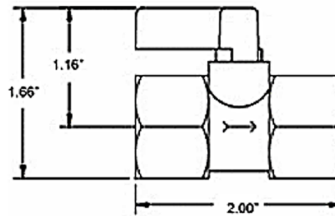

Features:

- Compact design – easy installation in minimum space
- Patented pressure seat & seal significantly reduces frictional resistance for easy lever "on-off" operation
- Quarter turn action – positive stops
- Maximum operating pressure 500 psi (150 psi for the 3/4" valve).
- Maximum operating temperature 180°F.
- Stamped with directional flow arrows
- Competitively priced
- Made in the USA

1/4 in. Female x 1/4 in. Female NPT
Part # BV-20020201

3/8 in. Female x 3/8 in. Female NPT
Part # BV-237030301

1/2 in. Female x 1/2 in. Female NPT
Part # BV-51040401

3/4 in. Female x 3/4 in. Female NPT
Part # BV-75060601

Model Number	Inlet	Outlet	Ball Construction	Opening Diameter	Spherical Seat	Seal	Handle	Valve Body Dimensions
BV-20	1/4" Fem. Pipe	1/4" Fem. Pipe	Plated Brass	1/32"	Acetal	Buna	Brass	11/16" Hex. 1-1/2" Long
BV-37B	3/8" Fem. Pipe	3/8" Fem. Pipe	Plated Brass	5/16"	Acetal	Buna	Plated Brass	7/8" Hex. 1-3/4" Long
BV-51B	1/2" Fem. Pipe	1/2" Fem. Pipe	Plated Brass	5/16"	Acetal	Buna	Plated Brass	1" Hex. 2" Long
BV-75	3/4" Fem. Pipe	3/4" Fem. Pipe	**Acetal Ball Segment	5/8"	Acetal	Buna	Plated Brass	1-1/4" Hex. 12-3/16" Long