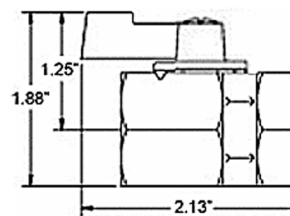

Features:

- Compact design – easy installation in minimum space
- Patented pressure seat & seal significantly reduces frictional resistance for easy lever "on-off" operation
- Quarter turn action – positive stops
- Maximum operating pressure 500 psi (150 psi for the 3/4" valve).
- Maximum operating temperature 180°F.
- Stamped with directional flow arrows
- Competitively priced
- Made in the USA

1/4 in. Female x 1/4 in. Female NPT
Part # BV-20020201

3/8 in. Female x 3/8 in. Female NPT
Part # BV-237030301

1/2 in. Female x 1/2 in. Female NPT
Part # BV-51040401

3/4 in. Female x 3/4 in. Female NPT
Part # BV-75060601

Model Number	Inlet	Outlet	Ball Construction	Opening Diameter	Spherical Seat	Seal	Handle	Valve Body Dimensions
BV-20	1/4" Fem. Pipe	1/4" Fem. Pipe	Plated Brass	1/32"	Acetal	Buna	Brass	11/16" Hex. 1-1/2" Long
BV-37B	3/8" Fem. Pipe	3/8" Fem. Pipe	Plated Brass	5/16"	Acetal	Buna	Plated Brass	7/8" Hex. 1-3/4" Long
BV-51B	1/2" Fem. Pipe	1/2" Fem. Pipe	Plated Brass	5/16"	Acetal	Buna	Plated Brass	1" Hex. 2" Long
BV-75	3/4" Fem. Pipe	3/4" Fem. Pipe	**Acetal Ball Segment	5/8"	Acetal	Buna	Plated Brass	1-1/4" Hex. 12-3/16" Long