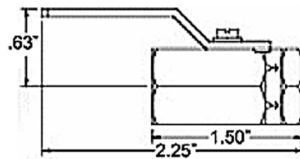

1/4" and 3/8" design

1/2" design

3/4" design

Construction – The valve body is machined, not forged, from a solid brass block. Our 1/4", 3/8" and 1/2" units have nickel plated ball valves for long life and Teflon® seats with Buna-N seals for a sure shut-off. Our 3/4" units utilize Teflon® valves and seats with Buna-N seals. Steinen miniature ball valves are simply the best available!

Features:

- Compact design – easy installation in minimum space
- Patented pressure seat & seal significantly reduces frictional resistance for easy lever "on-off" operation
- Quarter turn action – positive stops
- Maximum operating pressure 500 psi (150 psi for the 3/4" valve).
- Maximum operating temperature 180°F.
- Stamped with directional flow arrows
- Competitively priced
- Made in the USA

1/4 in. Female x 1/4 in. Female NPT
Part # BV-20020201

3/8 in. Female x 3/8 in. Female NPT
Part # BV-237030301

1/2 in. Female x 1/2 in. Female NPT
Part # BV-51040401

3/4 in. Female x 3/4 in. Female NPT
Part # BV-75060601

Model Number	Inlet	Outlet	Ball Construction	Opening Diameter	Spherical Seat	Seal	Handle	Valve Body Dimensions
BV-20	1/4" Fem. Pipe	1/4" Fem. Pipe	Plated Brass	1/32"	Acetal	Buna	Brass	11/16" Hex. 1-1/2" Long
BV-37B	3/8" Fem. Pipe	3/8" Fem. Pipe	Plated Brass	5/16"	Acetal	Buna	Plated Brass	7/8" Hex. 1-3/4" Long
BV-51B	1/2" Fem. Pipe	1/2" Fem. Pipe	Plated Brass	5/16"	Acetal	Buna	Plated Brass	1" Hex. 2" Long
BV-75	3/4" Fem. Pipe	3/4" Fem. Pipe	**Acetal Ball Segment	5/8"	Acetal	Buna	Plated Brass	1-1/4" Hex. 12-3/16" Long